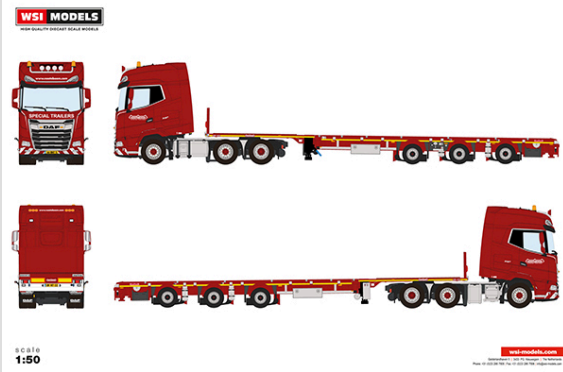

NEW! ARRIVALS

[CHECK ALL NEW >](#)

Krommenhoek

*VLASTUIN TORPEDO 6X2 TAG AXLE SEMI
LOW LOADER - 3 AXLE*

01-4224 | € 204

[SEE MODEL >](#)

Bjarne Madsen

IVECO S-WAY AS HIGH 6X2 TAG AXLE

[SEE MODEL >](#)

Phoenix Queen

**DAF XG+ 4X2 CURTAINSIDE TRAILER -
3 AXLE**

01-4802 | € 189

[SEE MODEL >](#)

Nooteboom Red Line

DAF XG+ MY25 6X4 EURO PX LOW LOADER -
2 AXLE

6073366 | € 179

[SEE MODEL >](#)

Nooteboom Red Line

DAF XG+ MY25 6X2 TAG AXLE FLATBED
MEGA TRAILER - 3 AXLE

6073373 | € 179

[SEE MODEL >](#)

STATUS CHANGE

01-4409 | Nova Green Plants BV; DAF XG+ RIGED - Out of stock
01-4553 | Lippens; VOLVO FH5 GLOBETROTTER 6X2 - Out of stock
01-4173 | Van Dingenen Transport; DAF XG+ 4X2 CURT - Out of stock