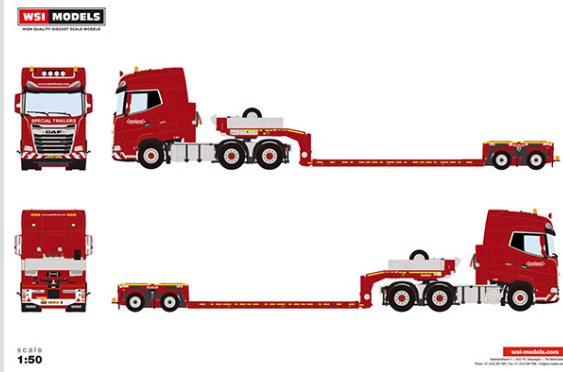

[SEE MODEL >](#)

Phoenix Queen

**DAF XG+ 4X2 CURTAINSIDE TRAILER -
3 AXLE**

01-4802 | € 189

[SEE MODEL >](#)

Nooteboom Red Line

DAF XG+ MY25 6X4 EURO PX LOW LOADER -
2 AXLE

6073366 | € 179

[SEE MODEL >](#)

Nooteboom Red Line

DAF XG+ MY25 6X2 TAG AXLE FLATBED
MEGA TRAILER - 3 AXLE

6073373 | € 179

[SEE MODEL >](#)

STATUS CHANGE

01-4409 | Nova Green Plants BV; DAF XG+ RIGED - Out of stock
01-4553 | Lippens; VOLVO FH5 GLOBETROTTER 6X2 - Out of stock
01-4173 | Van Dingenen Transport; DAF XG+ 4X2 CURT - Out of stock