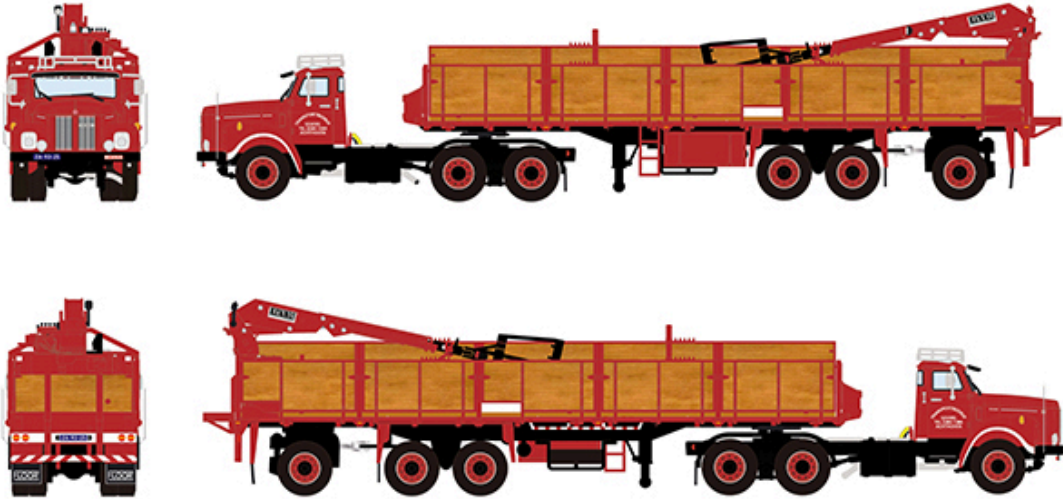

scale
1:50

www.wsi-models.com

Severs

SCANIA L110 DAY CAB TORPEDO 6X2 TAG AXLE CLASSIC BRICK TRAILER - 3 AXLE

01-4676 | € 169

[SEE MODEL >](#)